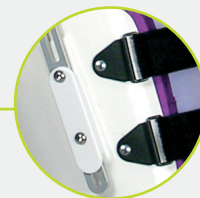

NEWPORT HIP

Low profile pelvic section with patented disk technology.

Available in left, right specific or universal models.

Virtual hip joint allowing control of Flex/Ext & Abd/Add.

Slotted hip bars for length adjustment.

Thigh design with clamping disc to accommodate varying thigh shapes without impinging during knee flexion (Newport 4 design only).

Washable CoolFoam Liner