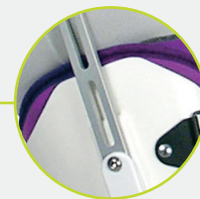

NEWPORT HIP

Low profile pelvic section with patented disk technology.

Available in left, right specific or universal models.

Virtual hip joint allowing control of Flex/Ext & Abd/Add.

Slotted hip bars for length adjustment.

Thigh design with clamping disc to accommodate varying thigh shapes without impinging during knee flexion (Newport 4 design only).

Washable CoolFoam Liner